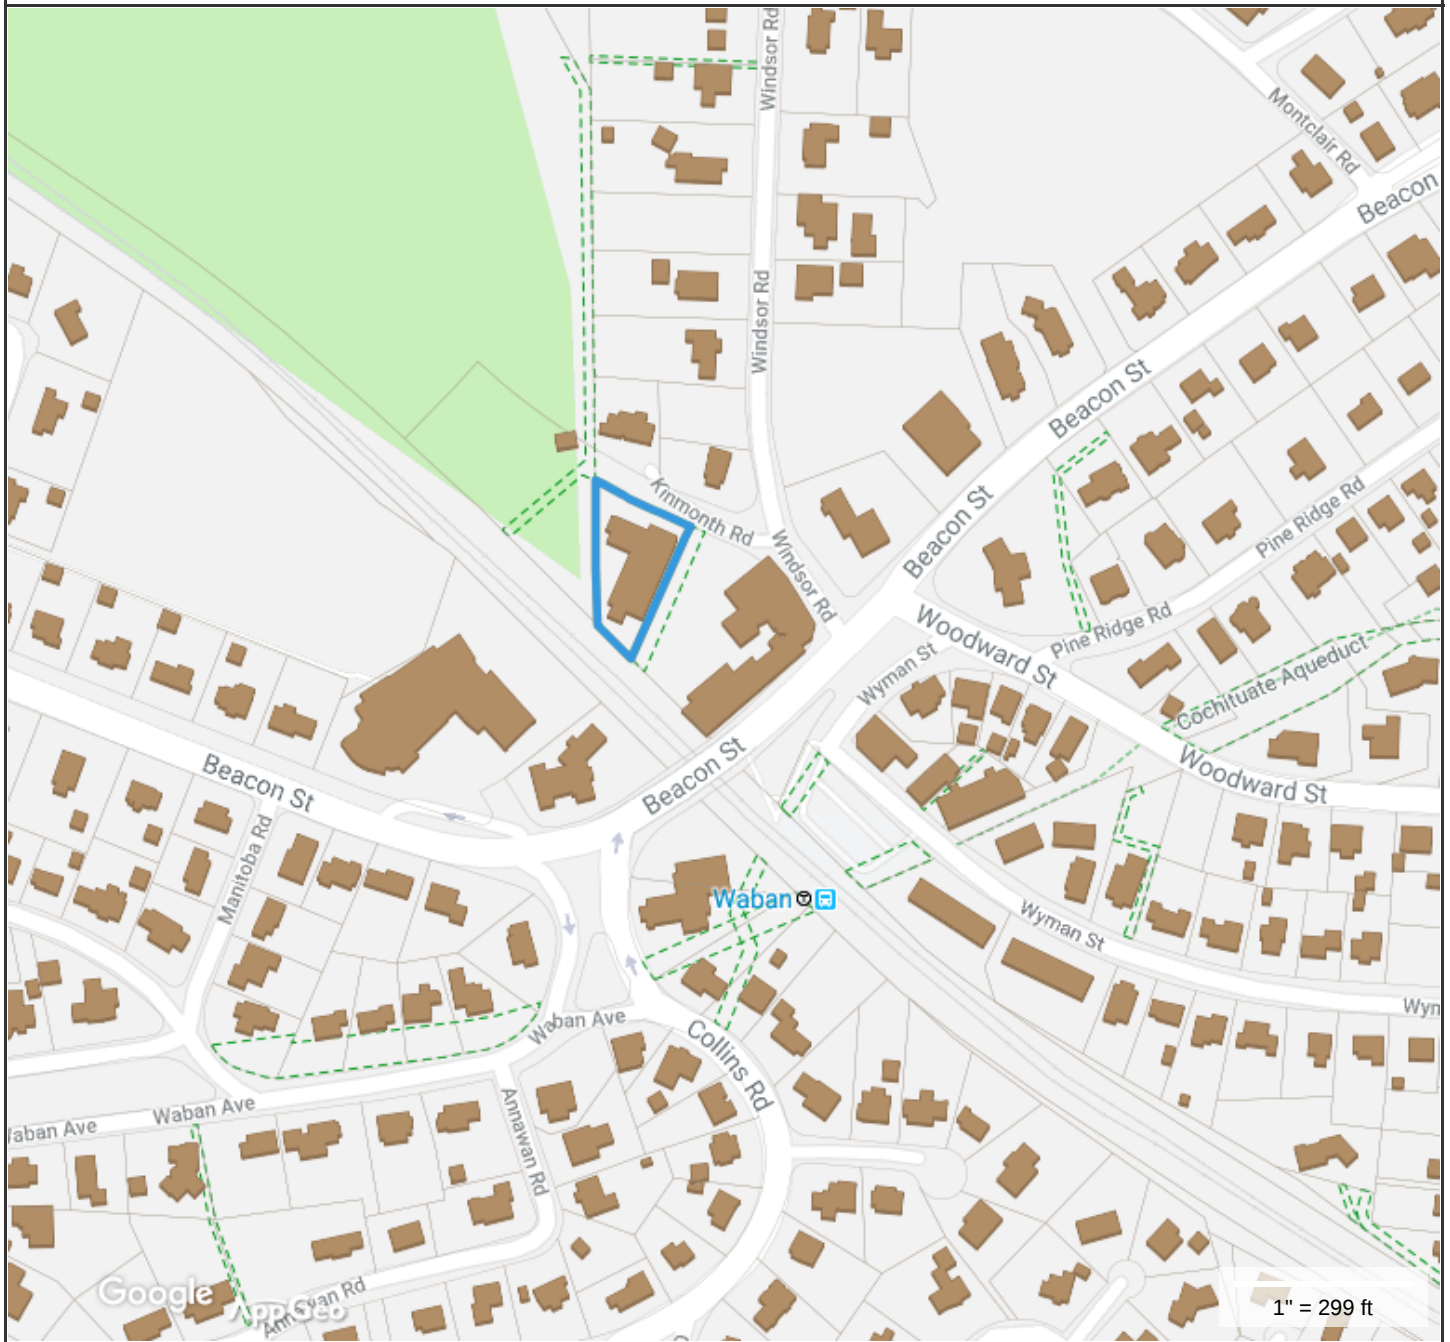

20 Kinmonth Road

Property Information

Property ID 53029 0002
Location 20 KINMONTH RD
Owner KINMONTH RD INVESTMENT LLC

**MAP FOR REFERENCE ONLY
NOT A LEGAL DOCUMENT**

City of Newton, MA makes no claims and no warranties, expressed or implied, concerning the validity or accuracy of the GIS data presented on this map.

Geometry updated 11/09/2018
Data updated 11/14/2018